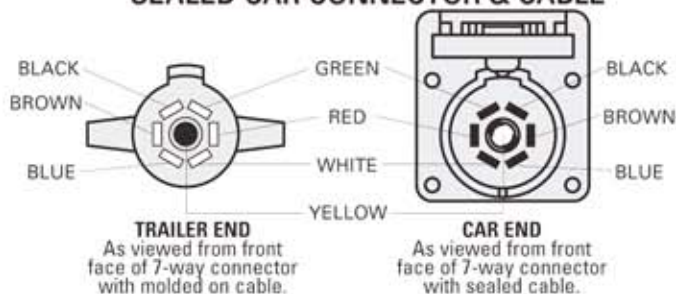

## 7-WAY CONNECTOR WIRING DIAGRAM

### 7-WAY MOLDED TRAILER/ SEALED CAR CONNECTOR & CABLE

### 7-WAY THERMO-PLASTIC/ METAL CONNECTOR

## 7 - WAY W I R I N G I N D E X

Wire Color & Gauge	Molded Trailer/Sealed Car Connector Terminal	Thermo-Plastic/Metal Connector Terminal
White / 10 gauge	Common Ground	#1 Common Ground
Blue / 12 gauge	Electric Brake	#2 Electric Brake
Green / 14 gauge	Tail & License	#3 Tail & License
Black / 10 gauge	Battery Charge	#4 Battery Charge
Red / 14 gauge	Left Stop & Turn	#5 Left Stop & Turn
Brown / 14 gauge	Right Stop & Turn	#6 Right Stop & Turn
Yellow / 14 gauge	Center Auxiliary	#7 Center Auxiliary