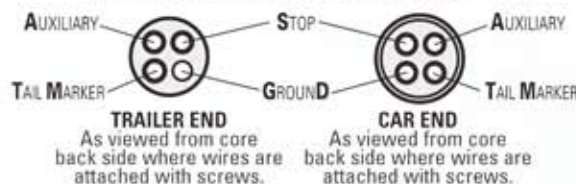

4-WAY CONNECTOR WIRING DIAGRAM

4-WAY METAL CONNECTOR