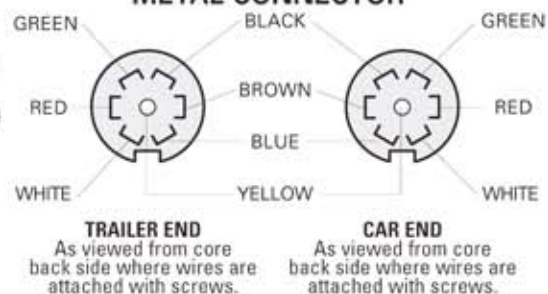

## 7-WAY CONNECTOR WIRING DIAGRAM

### 7-WAY THERMO-PLASTIC/ METAL CONNECTOR

## 7 - WAY W I R I N G I N D E X

Wire Color & Gauge	Molded Trailer/Sealed Car Connector Terminal	Thermo-Plastic/Metal Connector Terminal
White / 10 gauge	Common Ground	#1 Common Ground
Blue / 12 gauge	Electric Brake	#2 Electric Brake
Green / 14 gauge	Tail & License	#3 Tail & License
Black / 10 gauge	Battery Charge	#4 Battery Charge
Red / 14 gauge	Left Stop & Turn	#5 Left Stop & Turn
Brown / 14 gauge	Right Stop & Turn	#6 Right Stop & Turn
Yellow / 14 gauge	Center Auxiliary	#7 Center Auxiliary

### 4-WAY FLAT CONNECTOR