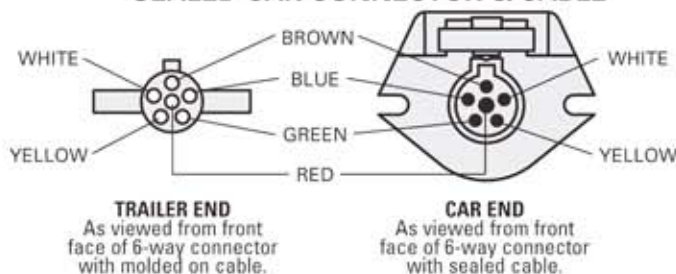

6-WAY CONNECTOR WIRING DIAGRAM

6-WAY MOLDED TRAILER/ SEALED CAR CONNECTOR & CABLE