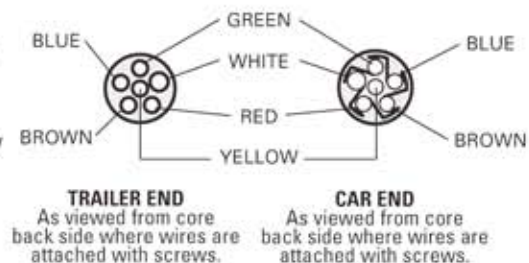

6-WAY ZINC DIE-CAST CONNECTOR